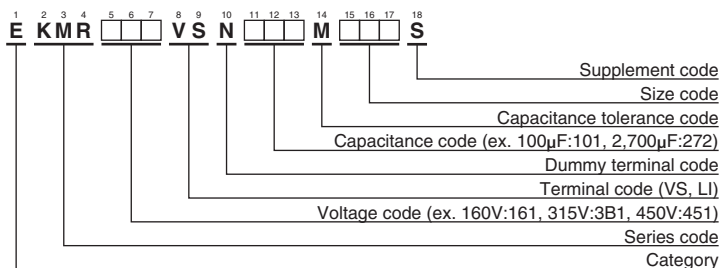

PART NUMBERING SYSTEM

Please refer to "Product code guide (snap-in type)"