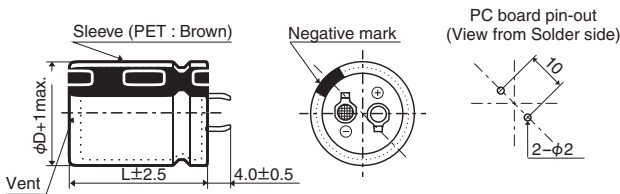

# KMR Series

- Downsized 5mm in height from current snap-ins KMQ series
- Max. 50% up ripple current than same case size of KMQ series
- Endurance with ripple current : 2,000 hours at 105°C
- Rated voltage range : 160 to 450V<sub>dc</sub>, Capacitance range : 100 to 3,300μF
- For inverter control, switching power supplies
- Non solvent resistant type
- RoHS2 Compliant

## DIMENSIONS [mm]

- Terminal Code : VS (φ22 to φ35) : Standard

- Terminal Code : LI (φ35)

The standard design has no plastic disc.