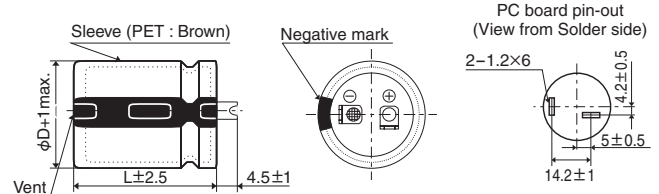

# KMR Series

- Downsized 5mm in height from current snap-ins KMQ series
- Max. 50% up ripple current than same case size of KMQ series
- Endurance with ripple current : 2,000 hours at 105°C
- Rated voltage range : 160 to 450V<sub>dc</sub>, Capacitance range : 100 to 3,300μF
- For inverter control, switching power supplies
- Non solvent resistant type
- RoHS2 Compliant

## DIMENSIONS [mm]

- Terminal Code : VS (φ22 to φ35) : Standard

- Terminal Code : LI (φ35)

The standard design has no plastic disc.