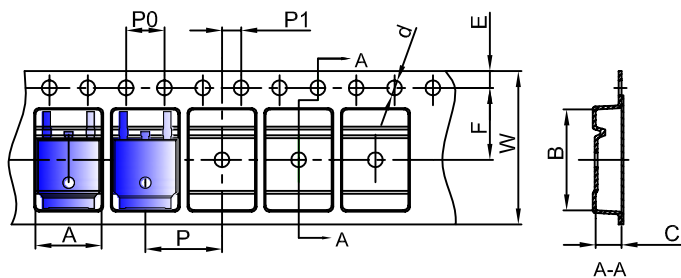

TO-252(4R)-2L Package Outline Dimensions

Symbol	Dimensions In Millimeters		Dimensions In Inches	
	Min.	Max.	Min.	Max.
A	2.200	2.380	0.087	0.094
A1	0.000	0.100	0.000	0.004
B	0.800	1.400	0.031	0.055
b	0.710	0.810	0.028	0.032
c	0.460	0.560	0.018	0.022
c1	0.460	0.560	0.018	0.022
D	6.500	6.700	0.256	0.264
D1	5.130	5.460	0.202	0.215
E	6.000	6.200	0.236	0.244
e	2.286 TYP.		0.090 TYP.	
e1	4.327	4.727	0.170	0.186
M	1.778REF.		0.070REF.	
N	0.762REF.		0.018REF.	
L	9.800	10.400	0.386	0.409
L1	2.9REF.		0.114REF.	
L2	1.400	1.700	0.055	0.067
V	4.830 REF.		0.190 REF.	
Φ	1.100	1.300	0.043	0.051

TO-252(4R)-2L Suggested Pad Layout

Note:

1. Controlling dimension: in millimeters.
2. General tolerance: $\pm 0.05\text{mm}$.
3. The pad layout is for reference purposes only.

NOTICE

JCET reserve the right to make modifications, enhancements, improvements, corrections or other changes without further notice to any product herein. JCET does not assume any liability arising out of the application or use of any product described herein.

TO-252 Tape and reel

TO-252 Embossed Carrier Tape

Packaging Description:

TO-252 parts are shipped in tape. The carrier tape is made from a dissipative (carbon filled) polycarbonate resin. The cover tape is a multilayer film (Heat Activated Adhesive in nature) primarily composed of polyester film, adhesive layer, sealant, and anti-static sprayed agent. These reeled parts in standard option are shipped with 25,00 units per 13" or 33.0 cm diameter reel. The reels are clear in color and is made of polystyrene plastic (anti-static coated).

Dimensions are in millimeter										
Pkg type	A	B	C	d	E	F	P0	P	P1	W
TO-252	6.90	10.50	2.70	Ø1.55	1.75	7.50	4.00	8.00	2.00	16.00
(Tolerance)	+/-0.1	+/-0.1	+/-0.1	+/-0.1	+/-0.1	+/-0.1	+/-0.1	+/-0.1	+/-0.1	+0.3/-0.1