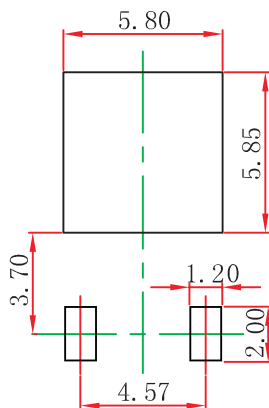

TO-252(4R)-2L Package Outline Dimensions

Symbol	Dimensions In Millimeters		Dimensions In Inches	
	Min.	Max.	Min.	Max.
A	2.200	2.380	0.087	0.094
A1	0.000	0.100	0.000	0.004
B	0.800	1.400	0.031	0.055
b	0.710	0.810	0.028	0.032
c	0.460	0.560	0.018	0.022
c1	0.460	0.560	0.018	0.022
D	6.500	6.700	0.256	0.264
D1	5.130	5.460	0.202	0.215
E	6.000	6.200	0.236	0.244
e	2.286 TYP.		0.090 TYP.	
e1	4.327	4.727	0.170	0.186
M	1.778REF.		0.070REF.	
N	0.762REF.		0.018REF.	
L	9.800	10.400	0.386	0.409
L1	2.9REF.		0.114REF.	
L2	1.400	1.700	0.055	0.067
V	4.830 REF.		0.190 REF.	
Φ	1.100	1.300	0.043	0.051

TO-252(4R)-2L Suggested Pad Layout

Note:

1. Controlling dimension: in millimeters.
2. General tolerance: $\pm 0.05\text{mm}$.
3. The pad layout is for reference purposes only.

NOTICE

JCET reserve the right to make modifications, enhancements, improvements, corrections or other changes without further notice to any product herein. JCET does not assume any liability arising out of the application or use of any product described herein.

Dimensions are in millimeter										
Pkg type	A	B	C	d	E	F	P0	P	P1	W
TO-252	6.90	10.50	2.70	Ø1.55	1.75	7.50	4.00	8.00	2.00	16.00
(Tolerance)	+/-0.1	+/-0.1	+/-0.1	+/-0.1	+/-0.1	+/-0.1	+/-0.1	+/-0.1	+/-0.1	+0.3/-0.1

TO-252 Tape Leader and Trailer

TO-252 Reel

Dimensions are in millimeter						
Reel Option	D	D1	D2	W1	W2	I
13"Dia	330.00	100.00	Ø21.00	16.40	21.00	Ø13.00
Tolerance	+/-2	+/-1	+/-1	+/-1	+/-1	+/-1

REEL	Reel Size	Box	Box Size(mm)	Carton	Carton Size(mm)	G.W.(kg)
2,500 pcs	13inch	2,500 pcs	340×336×29	25,000 pcs	353×346×365	14.04