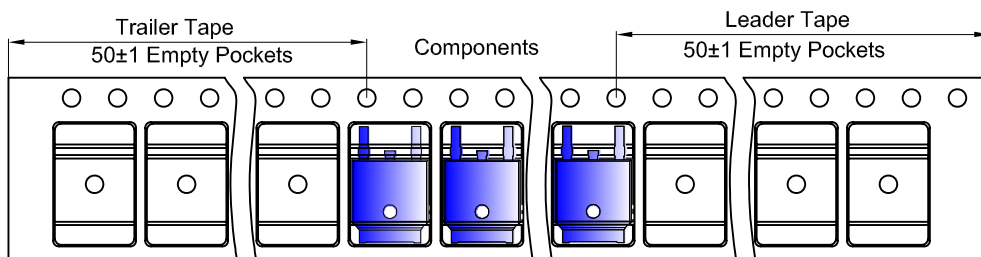

TO-252 Tape Leader and Trailer