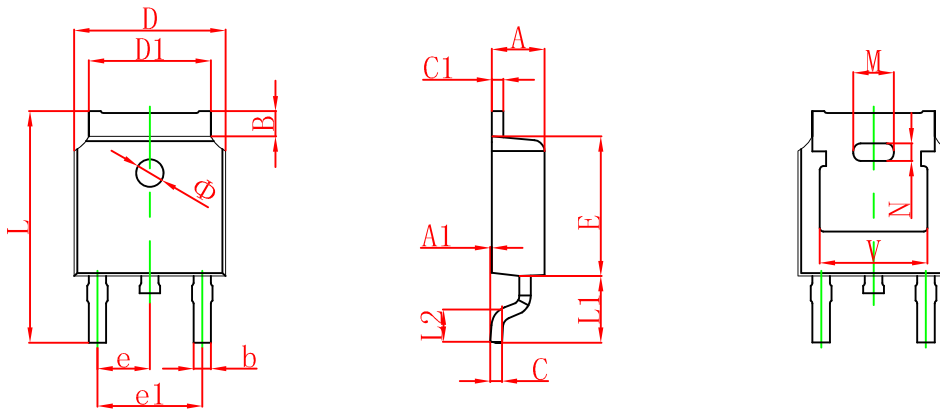

TO-252(4R)-2L Package Outline Dimensions

Symbol	Dimensions In Millimeters		Dimensions In Inches	
	Min.	Max.	Min.	Max.
A	2.200	2.380	0.087	0.094
A1	0.000	0.100	0.000	0.004
B	0.800	1.400	0.031	0.055
b	0.710	0.810	0.028	0.032
c	0.460	0.560	0.018	0.022
c1	0.460	0.560	0.018	0.022
D	6.500	6.700	0.256	0.264
D1	5.130	5.460	0.202	0.215
E	6.000	6.200	0.236	0.244
e	2.286 TYP.		0.090 TYP.	
e1	4.327	4.727	0.170	0.186
M	1.778REF.		0.070REF.	
N	0.762REF.		0.018REF.	
L	9.800	10.400	0.386	0.409
L1	2.9REF.		0.114REF.	
L2	1.400	1.700	0.055	0.067
V	4.830 REF.		0.190 REF.	
Φ	1.100	1.300	0.043	0.051

TO-252(4R)-2L Suggested Pad Layout

Note:

1. Controlling dimension: in millimeters.
2. General tolerance: $\pm 0.05\text{mm}$.
3. The pad layout is for reference purposes only.

NOTICE

JCET reserve the right to make modifications, enhancements, improvements, corrections or other changes without further notice to any product herein. JCET does not assume any liability arising out of the application or use of any product described herein.

TO-252 Tape and reel

TO-252 Embossed Carrier Tape

Packaging Description:

TO-252 parts are shipped in tape. The carrier tape is made from a dissipative (carbon filled) polycarbonate resin. The cover tape is a multilayer film (Heat Activated Adhesive in nature) primarily composed of polyester film, adhesive layer, sealant, and anti-static sprayed agent. These reeled parts in standard option are shipped with 25,00 units per 13" or 33.0 cm diameter reel. The reels are clear in color and is made of polystyrene plastic (anti-static coated).

TO-252 Tape Leader and Trailer

TO-252 Reel

Dimensions are in millimeter						
Reel Option	D	D1	D2	W1	W2	I
13"Dia	330.00	100.00	Ø21.00	16.40	21.00	Ø13.00
Tolerance	+/-2	+/-1	+/-1	+/-1	+/-1	+/-1

REEL	Reel Size	Box	Box Size(mm)	Carton	Carton Size(mm)	G.W.(kg)
2,500 pcs	13inch	2,500 pcs	340×336×29	25,000 pcs	353×346×365	14.04