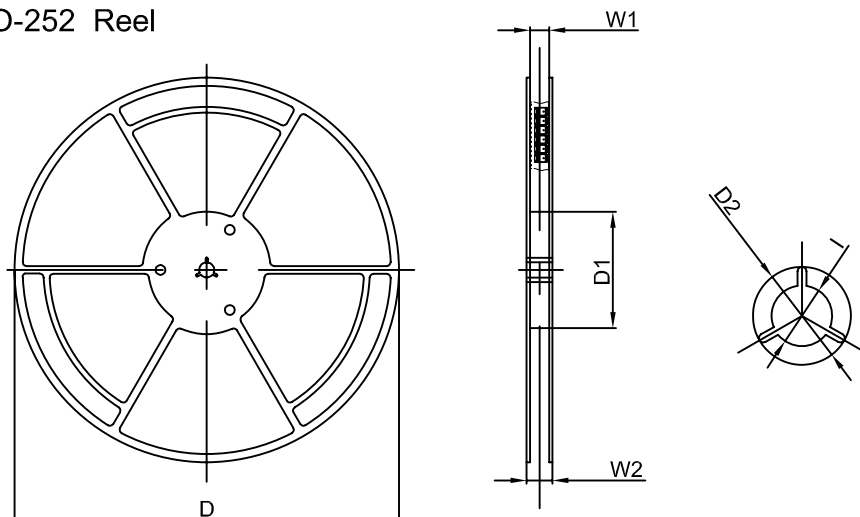

TO-252(4R)-2L Package Outline Dimensions

Symbol	Dimensions In Millimeters		Dimensions In Inches	
	Min.	Max.	Min.	Max.
A	2.200	2.380	0.087	0.094
A1	0.000	0.100	0.000	0.004
B	0.800	1.400	0.031	0.055
b	0.710	0.810	0.028	0.032
c	0.460	0.560	0.018	0.022
c1	0.460	0.560	0.018	0.022
D	6.500	6.700	0.256	0.264
D1	5.130	5.460	0.202	0.215
E	6.000	6.200	0.236	0.244
e	2.286 TYP.		0.090 TYP.	
e1	4.327	4.727	0.170	0.186
M	1.778REF.		0.070REF.	
N	0.762REF.		0.018REF.	
L	9.800	10.400	0.386	0.409
L1	2.9REF.		0.114REF.	
L2	1.400	1.700	0.055	0.067
V	4.830 REF.		0.190 REF.	
Φ	1.100	1.300	0.043	0.051

TO-252 Tape and reel

TO-252 Embossed Carrier Tape

Packaging Description:

TO-252 parts are shipped in tape. The carrier tape is made from a dissipative (carbon filled) polycarbonate resin. The cover tape is a multilayer film (Heat Activated Adhesive in nature) primarily composed of polyester film, adhesive layer, sealant, and anti-static sprayed agent. These reeled parts in standard option are shipped with 25,00 units per 13" or 33.0 cm diameter reel. The reels are clear in color and is made of polystyrene plastic (anti-static coated).

Dimensions are in millimeter										
Pkg type	A	B	C	d	E	F	P0	P	P1	W
TO-252	6.90	10.50	2.70	Ø1.55	1.75	7.50	4.00	8.00	2.00	16.00
(Tolerance)	+/-0.1	+/-0.1	+/-0.1	+/-0.1	+/-0.1	+/-0.1	+/-0.1	+/-0.1	+/-0.1	+0.3/-0.1

TO-252 Tape Leader and Trailer

TO-252 Reel

Dimensions are in millimeter						
Reel Option	D	D1	D2	W1	W2	I
13"Dia	330.00	100.00	Ø21.00	16.40	21.00	Ø13.00
Tolerance	+/-2	+/-1	+/-1	+/-1	+/-1	+/-1

REEL	Reel Size	Box	Box Size(mm)	Carton	Carton Size(mm)	G.W.(kg)
2,500 pcs	13inch	2,500 pcs	340×336×29	25,000 pcs	353×346×365	14.04